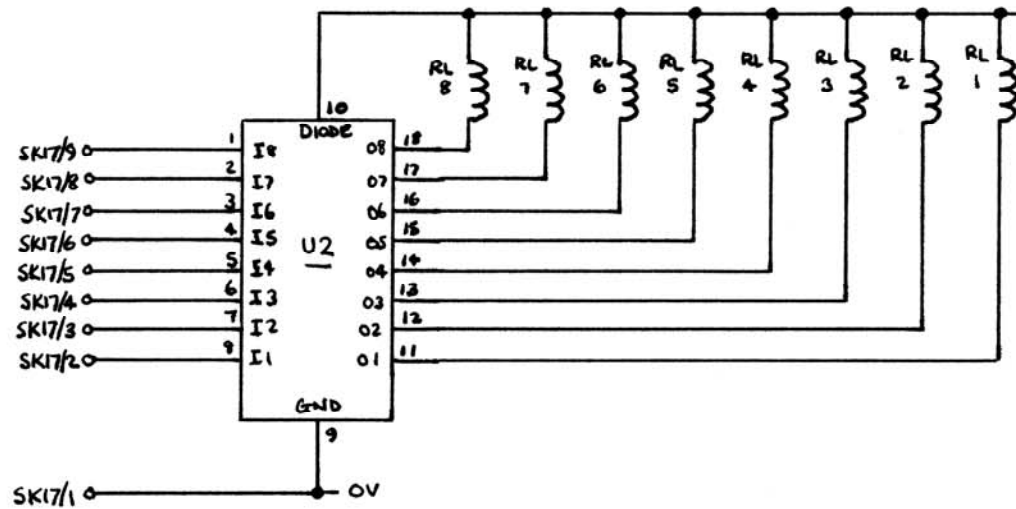

NOTE: ALL RELAYS HAVE INTERNAL  
SNUBBER DIODES

OPTIONAL LINEAR P.S.U.